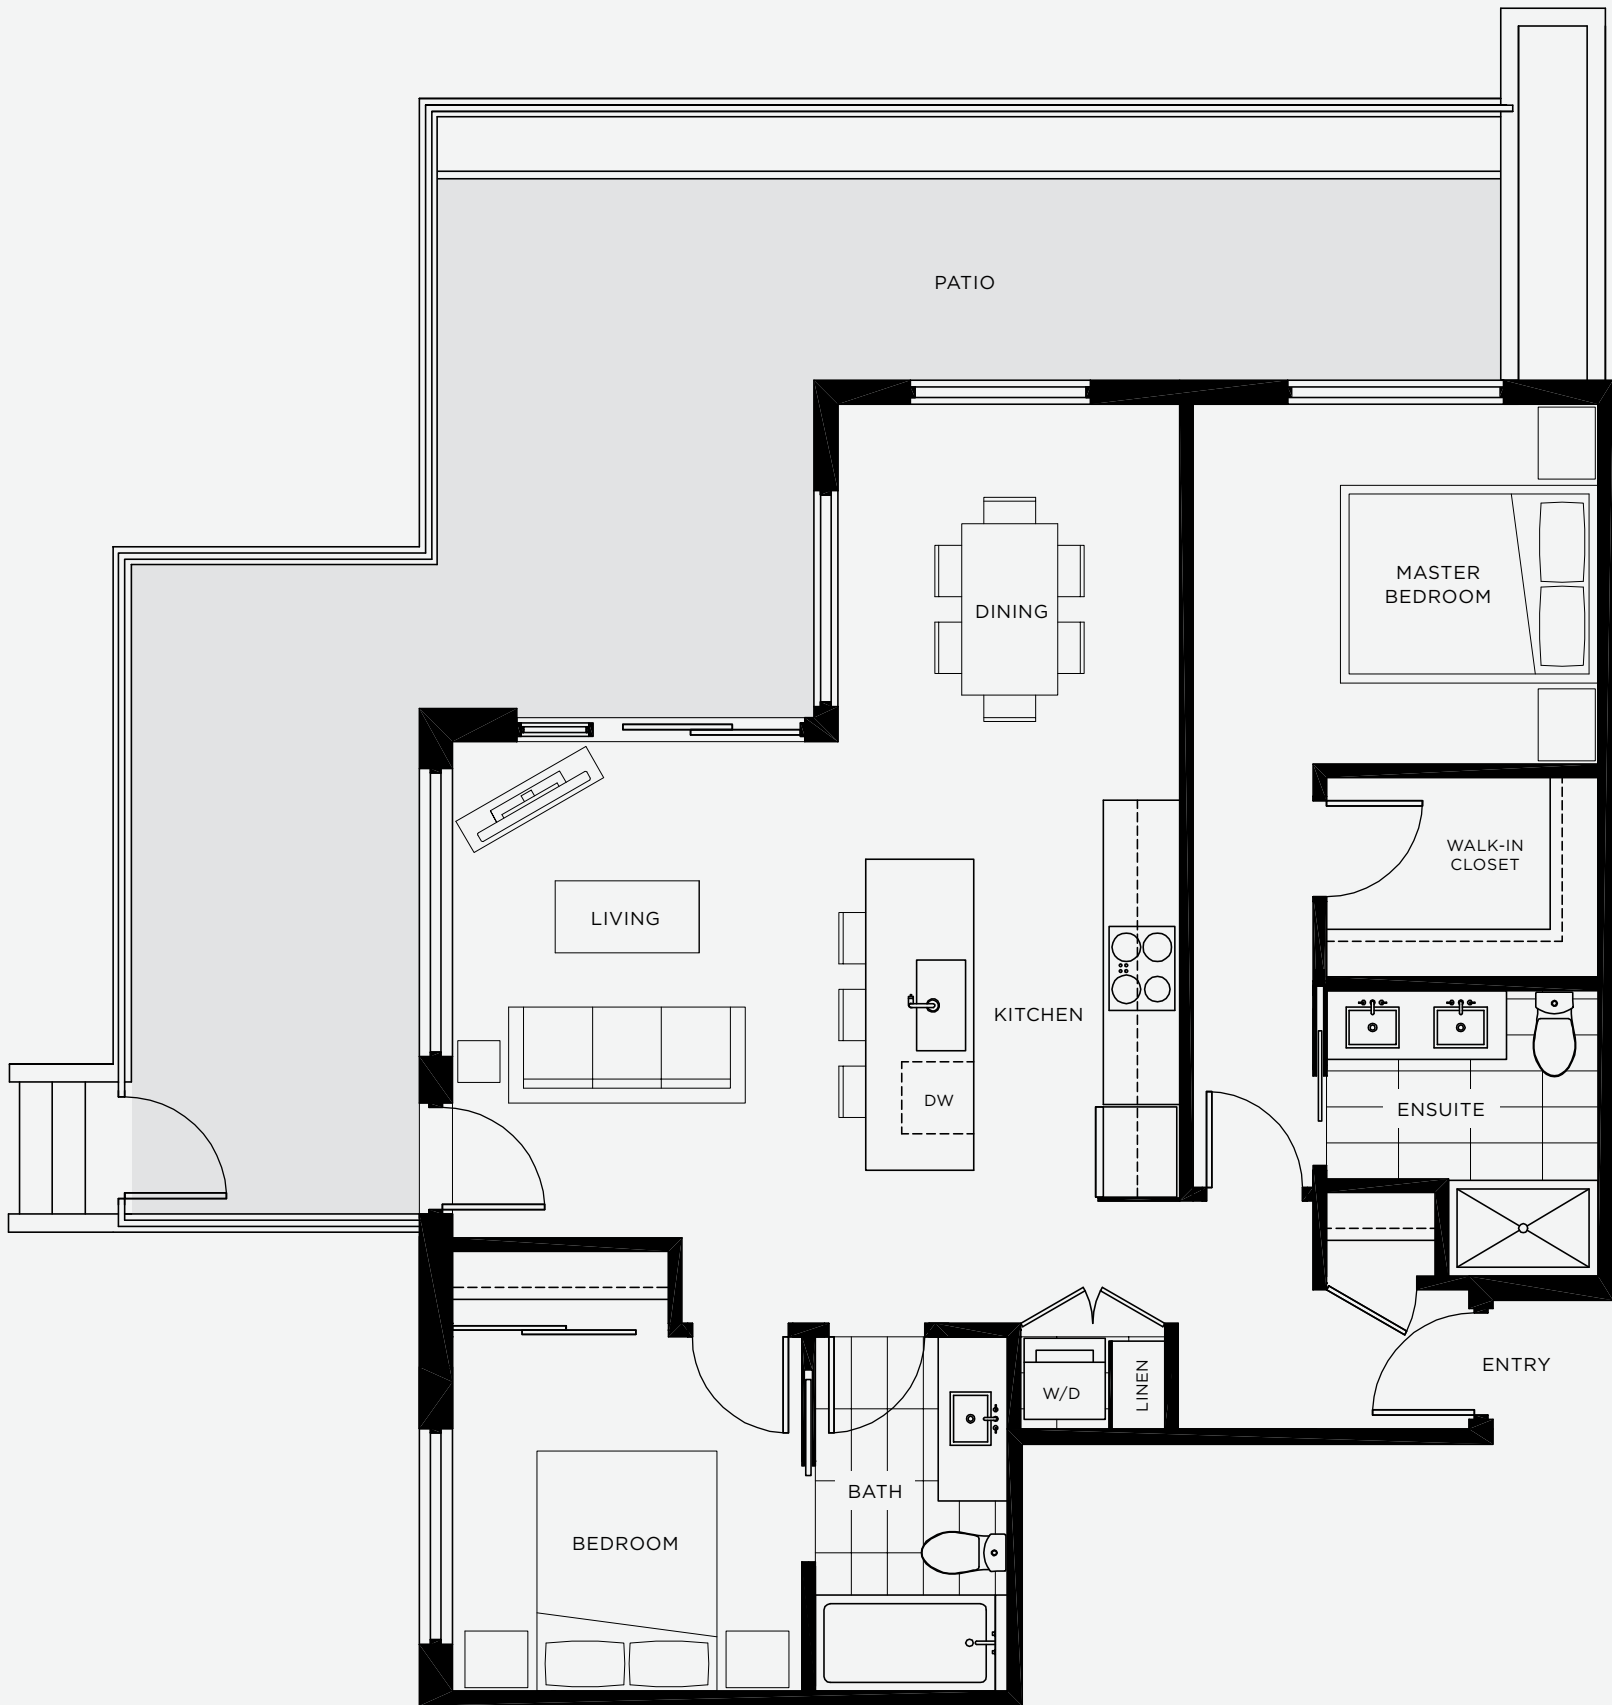

THE LEVESON

GRANVILLE & WEST 62ND

C1 2 BEDROOM
LIVING 996 SQ FT | OUTDOOR 396 SQ FT