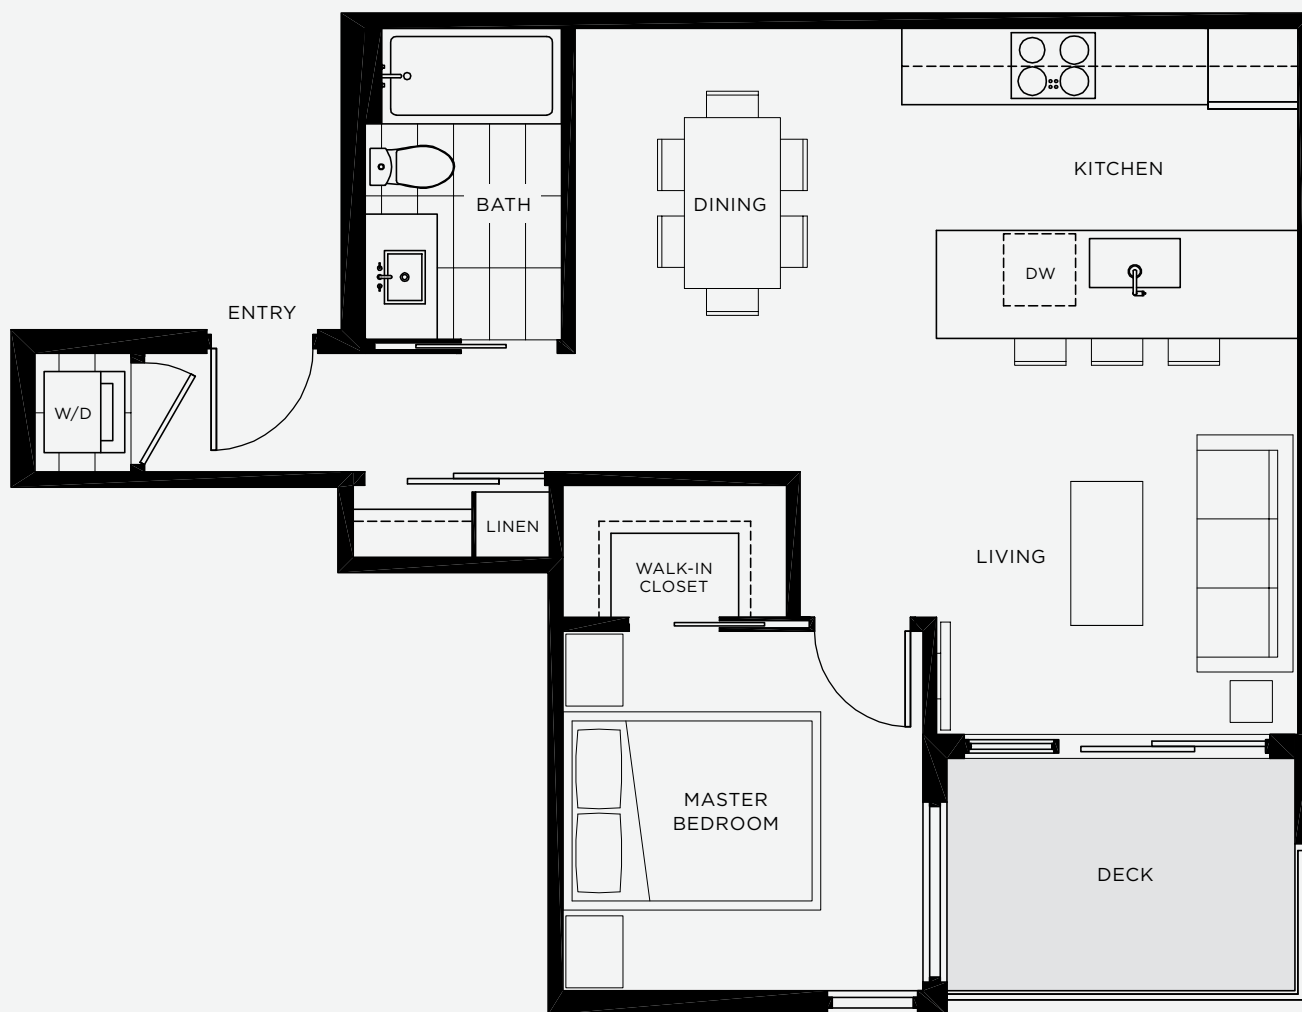

# THE LEVESON

GRANVILLE & WEST 62ND

**A3a** 1 BEDROOM  
LIVING 647 SQ FT | OUTDOOR 62 SQ FT