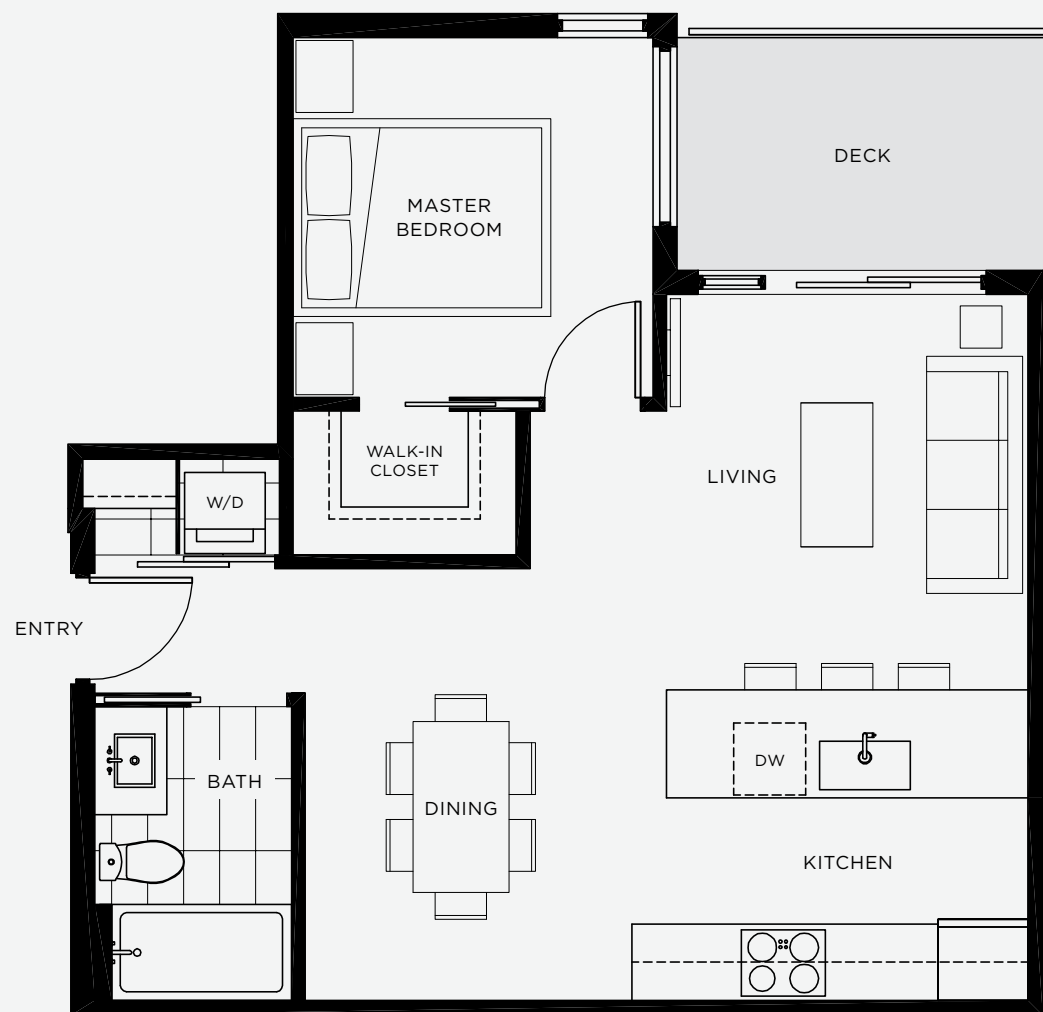

# THE LEVESON

GRANVILLE & WEST 62ND

**A3** 1 BEDROOM  
LIVING 608 SQ FT | OUTDOOR 65 SQ FT