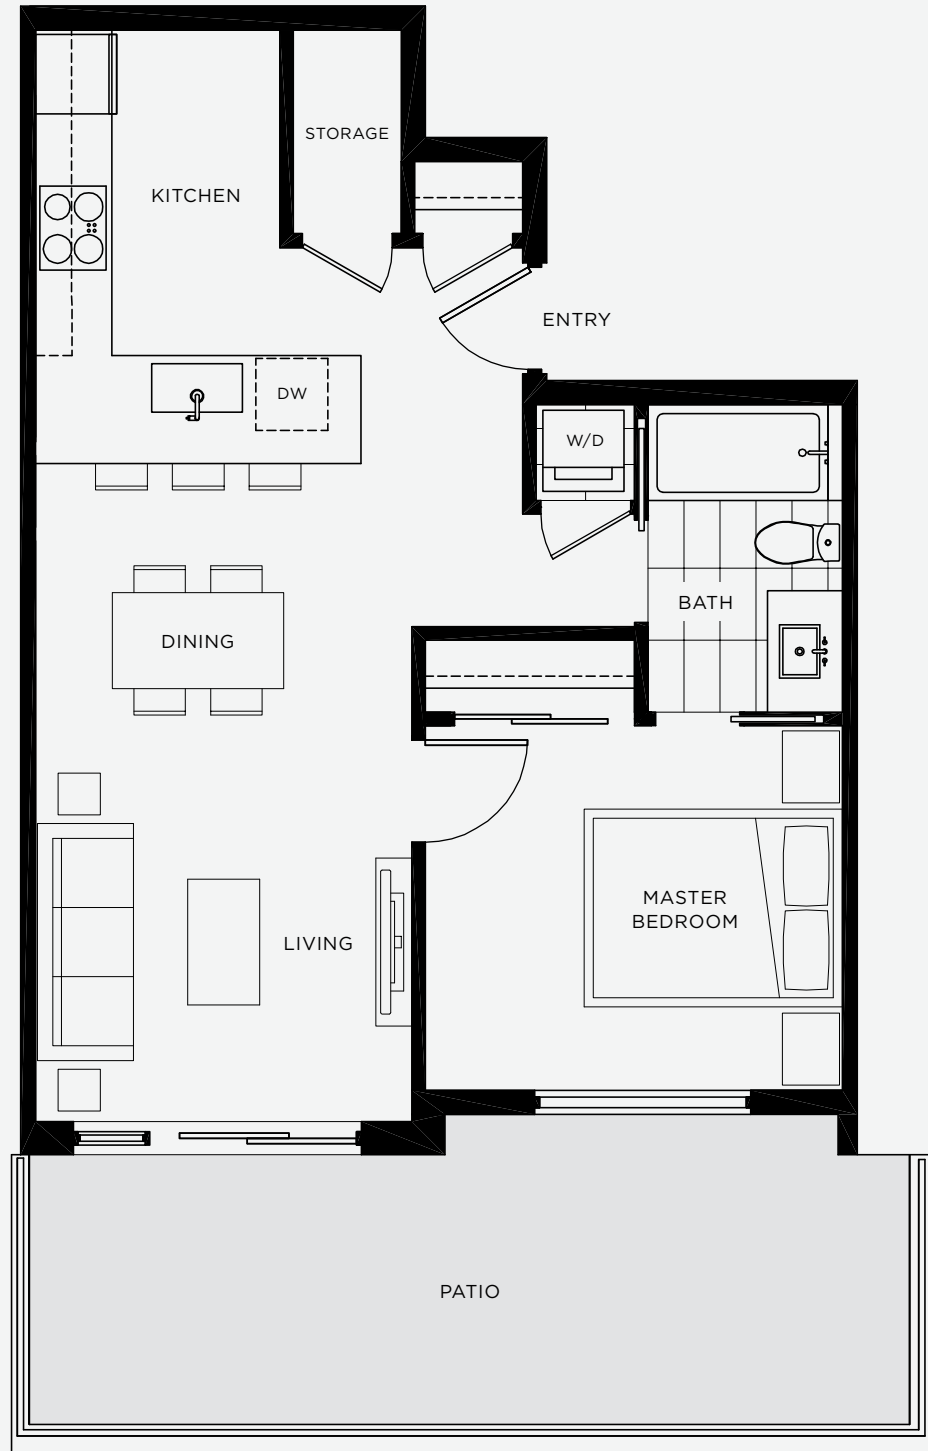

THE LEVESON

GRANVILLE & WEST 62ND

A2 1 BEDROOM
LIVING 625 SQ FT | OUTDOOR 196 SQ FT