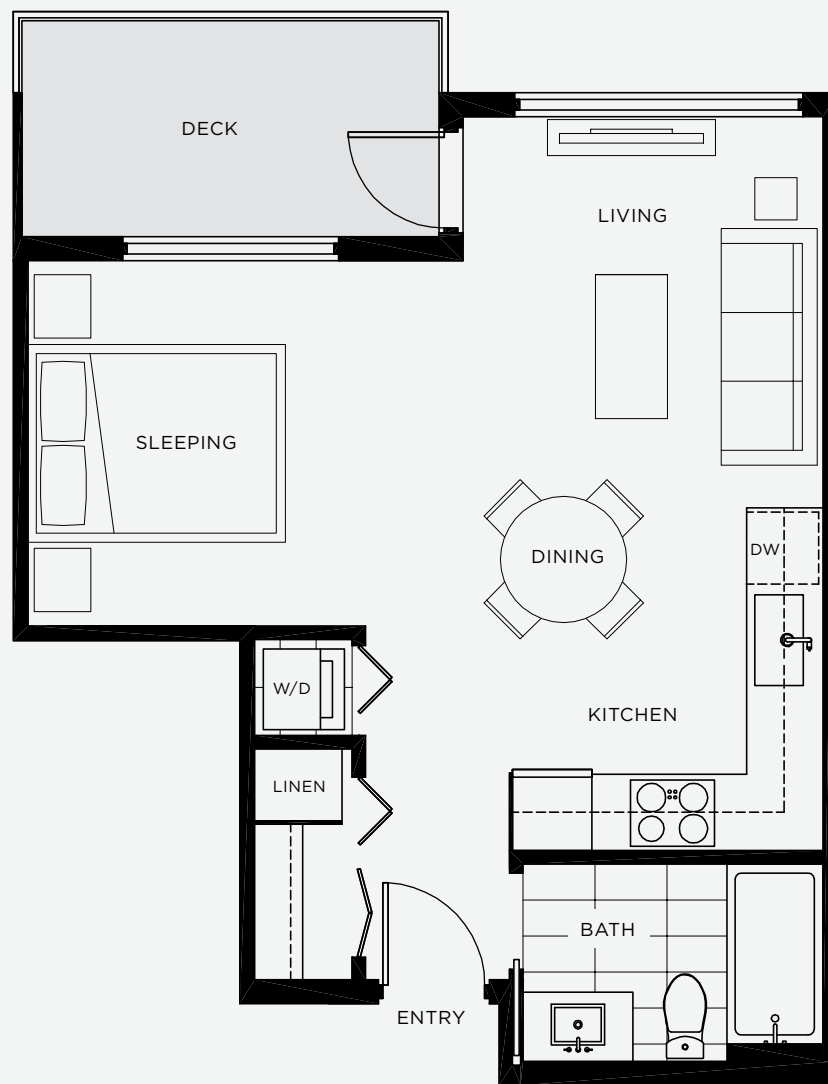

THE LEVESON

GRANVILLE & WEST 62ND

A JUNIOR 1 BEDROOM
LIVING 476 - 498 SQ FT | OUTDOOR 69 SQ FT